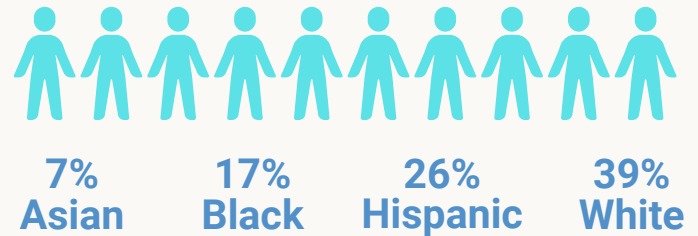

In just its first year, the CyberTrust consortium has grown to 8 higher ed institution members, representing a large and growing source of future cyber workers.

CyberTrust member school cyber programs serve a student demographic that is more diverse than the cyber industry today.

CyberTrust member school cyber programs are creating career opportunities for students from economically disadvantaged households

**49%** Percentage of students who are Pell Grant eligible

The Cyber Range offered to member schools has already reached a large number of students with hands-on engagement on a wide range of cyber topics.