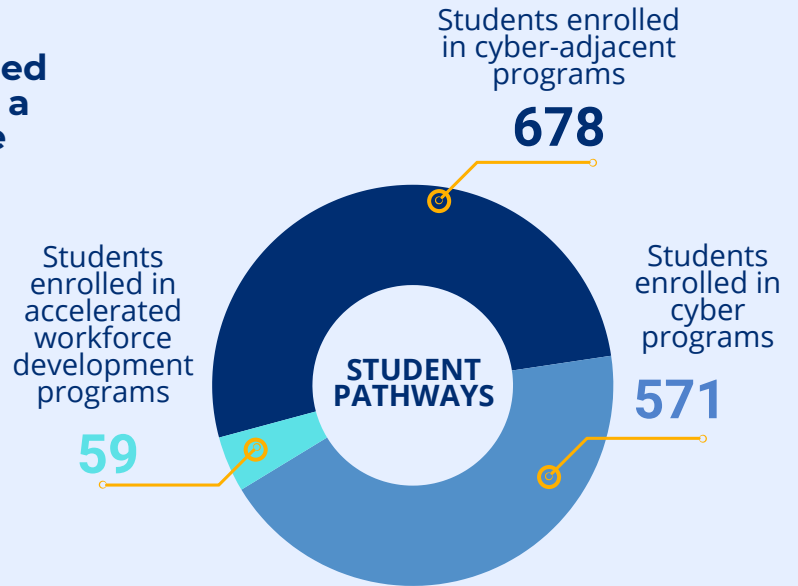

In just its first year, the CyberTrust consortium has grown to 8 higher ed institution members, representing a large and growing source of future cyber workers.

CyberTrust member school cyber programs serve a student demographic that is more diverse than the cyber industry today.

CyberTrust member school cyber programs are creating career opportunities for students from economically disadvantaged households

**49%** Percentage of students who are Pell Grant eligible

The Cyber Range offered to member schools has already reached a large number of students with hands-on engagement on a wide range of cyber topics.